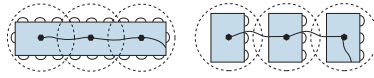

MAX EX Expansion Kit

- + Includes phone and connecting cable to expand MAX EX room coverage (base not included)

MAX EX Expansion Base

- + Used to divide MAXAttach into multiple phone systems for use in separate rooms to provide unrivaled flexibility and affordability

Ease of Use & Control

- + Simply plug base unit into power and phone line, then dial and talk
- + Features user-friendly telephone style controls
- + Speed dial stores 10 frequently dialed numbers
- + Recording output on base unit connects to a recording device to capture both sides of the conversation
- + Linked MAX phones can be operated using the dial pad of any phone – dialing, mute, volume controls, etc.

> ROOM APPLICATIONS

MAX EX

MAXAttach™ (MAX EX + MAX Exp. Kit)

MAX EX Expansion Kit

Use with any MAX Phone to expand coverage up to 4 total units.

MAXAttach + 1 Exp. Kit

MAXAttach + 2 Exp. Kits

MAX EX Expansion Base

Enables MAXAttach and MAX EX Expansion Kits to be used in separate rooms. Includes power supply and 25' cable.

> SPECIFICATIONS

Echo Cancellation

Tail time: 60 ms x 3

Noise Cancellation

Dynamic noise cancellation