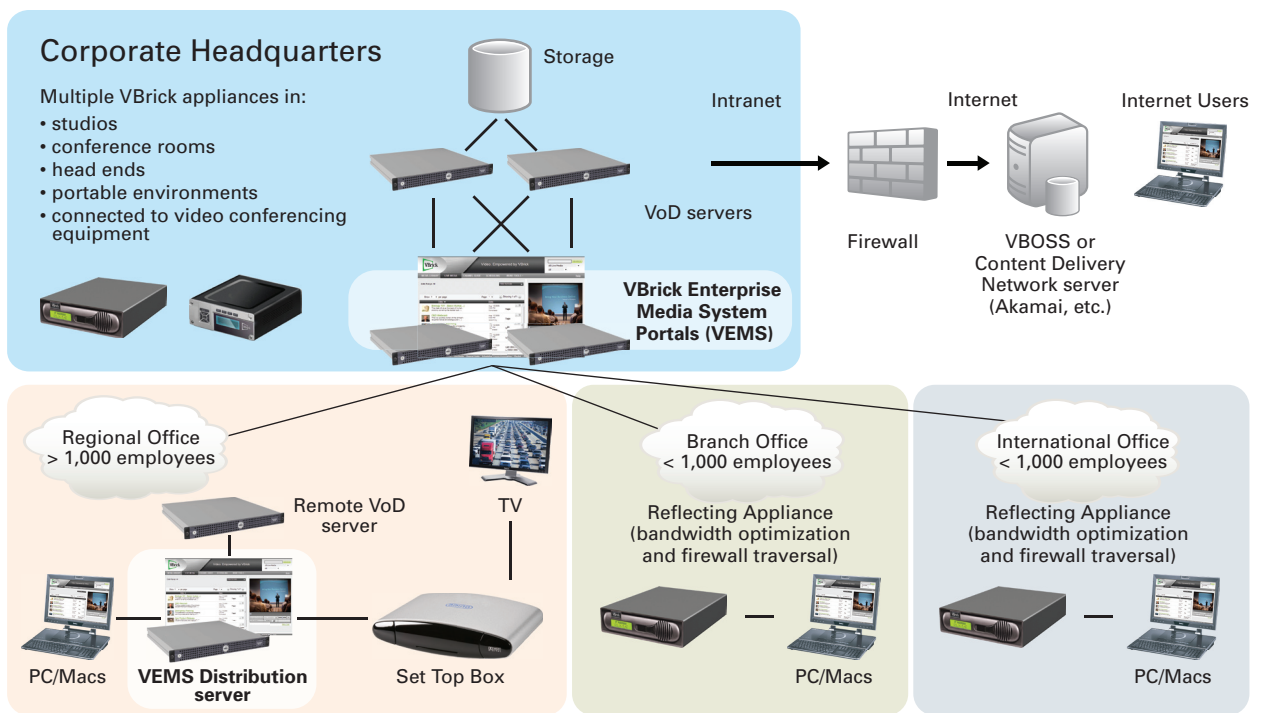

**VBrick
Enterprise
IP Video
Platform**

Features and Specifications

Video

- H.264 Decoder
- Standard Definition and High Definition decode and display
- NTSC 720 x 480 @ 30 fps
- PAL 720 x 576 @ 25 fps
- HD 1280 x 720 @ 60/50 fps
- HD 1920 x 1080 @ 30/25 fps

MPEG2 Decoder

- Standard Definition decode and display
- NTSC 720 x 480 @ 30 fps
- PAL 720 x 576 @ 25 fps

Audio

- Stereo Audio
- S/PDIF
- ACC Decoder

Front Panel

- Power button, IR Window

Rear Panel

- HDMI out
- Component Video
- CVBS composite out (RCA jack through breakout cable)
- Stereo audio out (RCA jack through breakout cable)
- Optical S/PDIF
- RJ-45 LAN port
- USB port for keyboard or serial passthrough

LAN

- 10/100 BaseT

Certification

- FCC, CE

Chassis Size (LxDxH)

- L 5 1/4" x D 7" x H 1 5/8" (L 13.3 cm x 18 cm x H 4 cm)

Power Supply

- 5V DC at 3A via external supply
- UL, FCC, CE approvals

Operating Range

- Temperature from 0 to 40C, Humidity is 5% ~ 95%

Included Accessories

- Universal IR Remote Control for operation of the STB and attached monitor/TV
- Power Supply
- Power Cord
- Breakout cable with Composite Video, Component Video (YPbPr), and Stereo Audio connectors